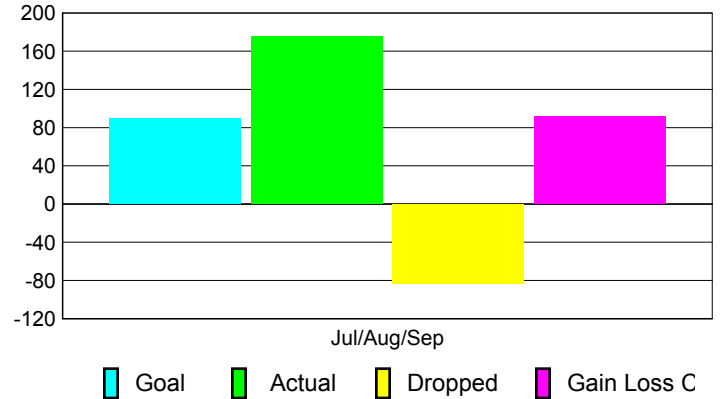

Club Results 2010-2011

Goal, New, Dropped, Gain/Loss

MEMBERSHIP

Membership Results
2010-2011

Membership
2009-2010

Month	Net Memb Goal	Actual New Memb	Actual Dropped Memb	Gain/Loss of Memb	Gain/Loss of Memb
Jul/Aug/Sep	90	175	-83	92	4
Totals	90	175	-83	92	4

Membership Results 2010-2011

Goal, New, Dropped, Gain/Loss

Comparison of Club Gain/Loss

Current Year Compared to the Previous Year

Comparison of Membership Gain/Loss

Current Year Compared to the Previous Year